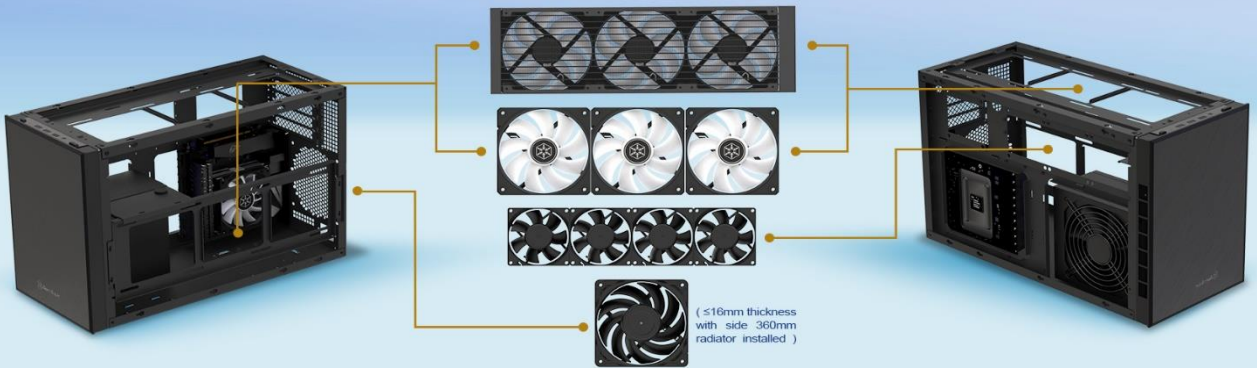

Component-Focused Cooling Design
Both the CPU and GPU are designed with individual dedicated airflow paths, effectively preventing any overlap of heat generated by each component.

Unparalleled Cooling Efficiency

In Mini-ITX/Mini-DTX configuration, the SUGO 17 can accommodate a maximum of 11 system fans. Specifically, 3 x 120mm and 4 x 80mm fans are assigned for the GPU, as well as 4 x 120mm fans for the CPU. Additionally, its versatility supports the installation of dual 360mm radiators - with one dedicated to each component - further enhancing the cooling potential and ensuring optimal thermal performance.

Unmatched Hardware Flexibility

At 26.1L total volume, SUGO 17 offers ample space to accommodate the longest graphics cards available. Furthermore, it offers remarkable versatility by supporting both SFX PSUs and ATX (PS2) PSUs, ensuring a wide range of options to power your system.